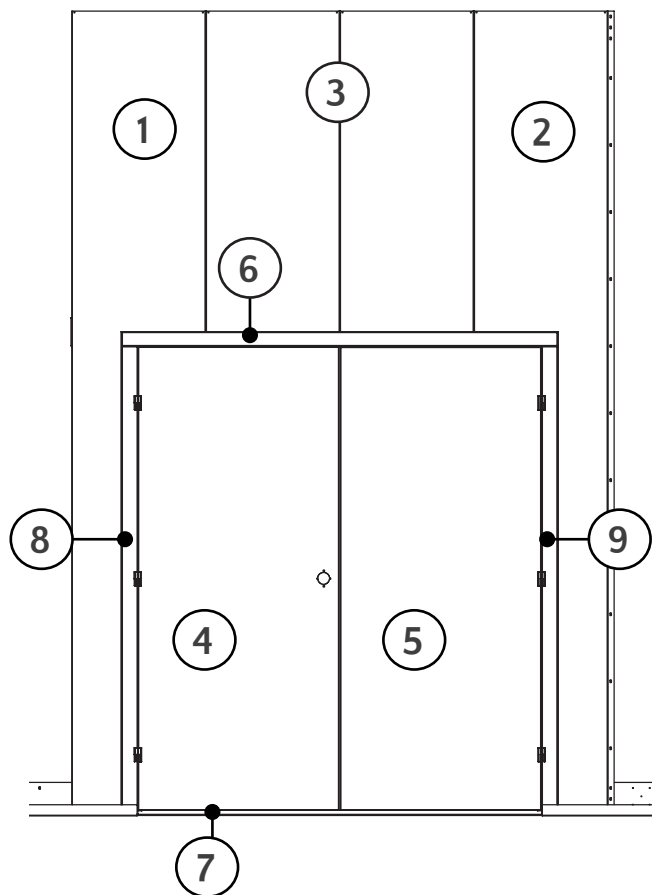

McCain Walls® Double Door Right-Hand Outswing

Multiple Views Product Diagram

Front View

Side View

Back View

COMPONENTS LIST

1. Double Door Left Panel
2. Double Door Right Panel
3. Center Door Panel
4. Single Door Right-Hand
5. Double Door Right-Hand, No Handle
6. Double Door Header
7. Double Door Threshold
8. Left Door Jamb
9. Right Door Jamb
10. Double Door Filler Bracket 1
11. Double Door Filler Bracket 2
12. Double Door Filler Bracket 3
13. Double Door Panel Bracket Stiffener
14. Double Door Bottom Rail
15. Door Latch Assembly (Outswing)

Back Angle View

*The etched arrow and DD on the bottom rails indicate direction in which the door will be placed.

Contact Us

For a quote, to place an order, or learn more give us a call at (760) 295-9230 or visit www.mccainwalls.com

*Dimensions are rounded to the nearest inch.

2633 PROGRESS STREET | VISTA, CALIFORNIA 92081 | USA | WWW.MCCAINWALLS.COM

© 2018 McCain Manufacturing, Inc. Updated 03/16/18. McCain Manufacturing reserves the right to change product specifications without notice. For the most up-to-date information, please contact us. Patent Pending.