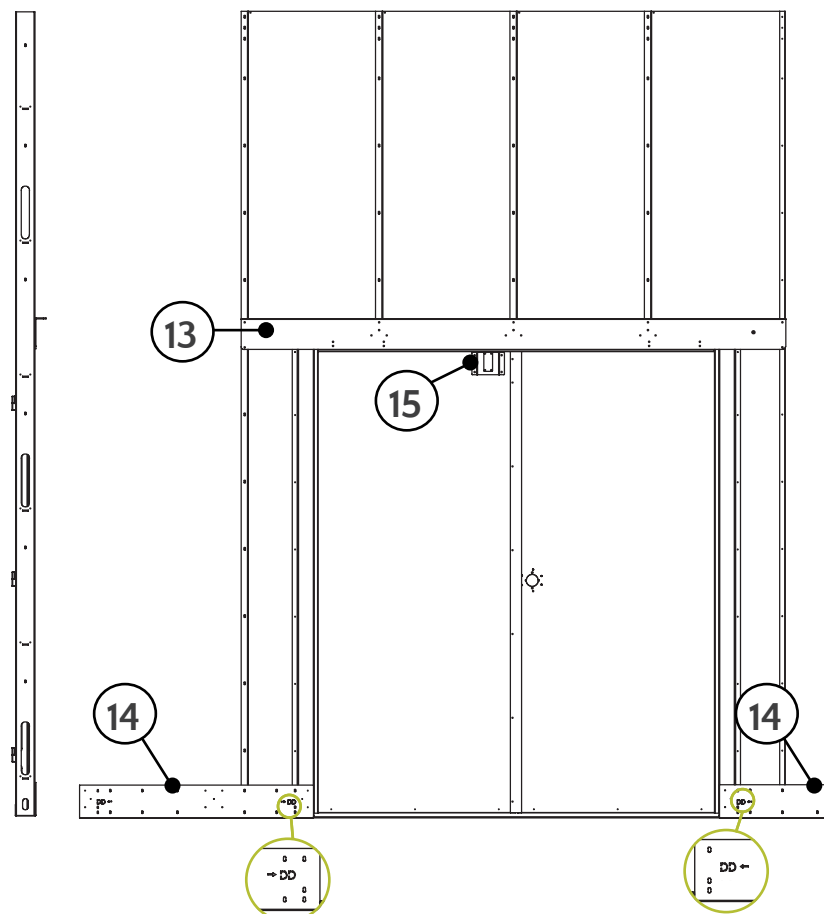

McCain Walls® Double Door Right-Hand Outswing

Multiple Views Product Diagram

Front View

Side View

Back View

COMPONENTS LIST

1. Double Door Left Panel
2. Double Door Right Panel
3. Center Door Panel
4. Single Door Right-Hand
5. Double Door Right-Hand, No Handle
6. Double Door Header
7. Double Door Threshold
8. Left Door Jamb
9. Right Door Jamb
10. Double Door Filler Bracket 1
11. Double Door Filler Bracket 2
12. Double Door Filler Bracket 3
13. Double Door Panel Bracket Stiffener
14. Double Door Bottom Rail
15. Door Latch Assembly (Outswing)

Back Angle View

*The etched arrow and DD on the bottom rails indicate direction in which the door will be placed.

Contact Us

For a quote, to place an order, or learn more give us a call at (760) 295-9230 or visit www.mccainwalls.com