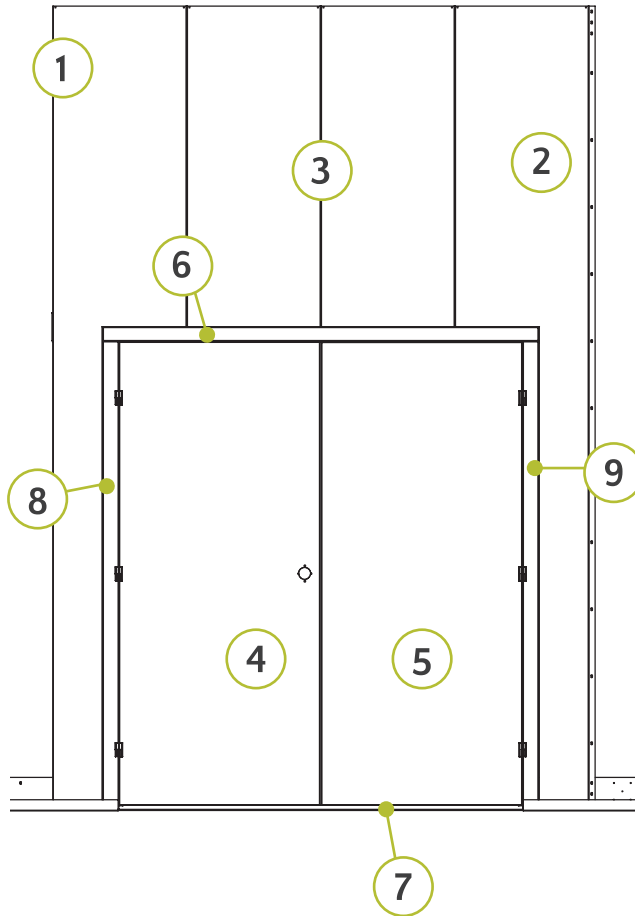

McCain Walls® Double Door Right-Hand Outswing

Multiple Views Product Diagram

Front View

Side View

Back View

COMPONENTS LIST

1. Double Door Left Panel
2. Double Door Right Panel
3. Center Door Panel
4. Single Door Right-Hand
5. Double Door Right-Hand, No Handle
6. Double Door Top Door Frame Panel
7. Double Door Threshold
8. Swing Left Door Frame Panel
9. Swing Right Door Frame Panel
10. Double Door Bottom Rail
11. Door Latch Assembly

*The etched arrow and DD on the bottom rails indicate direction in which the door will be placed.

Contact Us

For a quote, to place an order, or learn more give us a call at (760) 295-9230 or visit www.mccainwalls.com