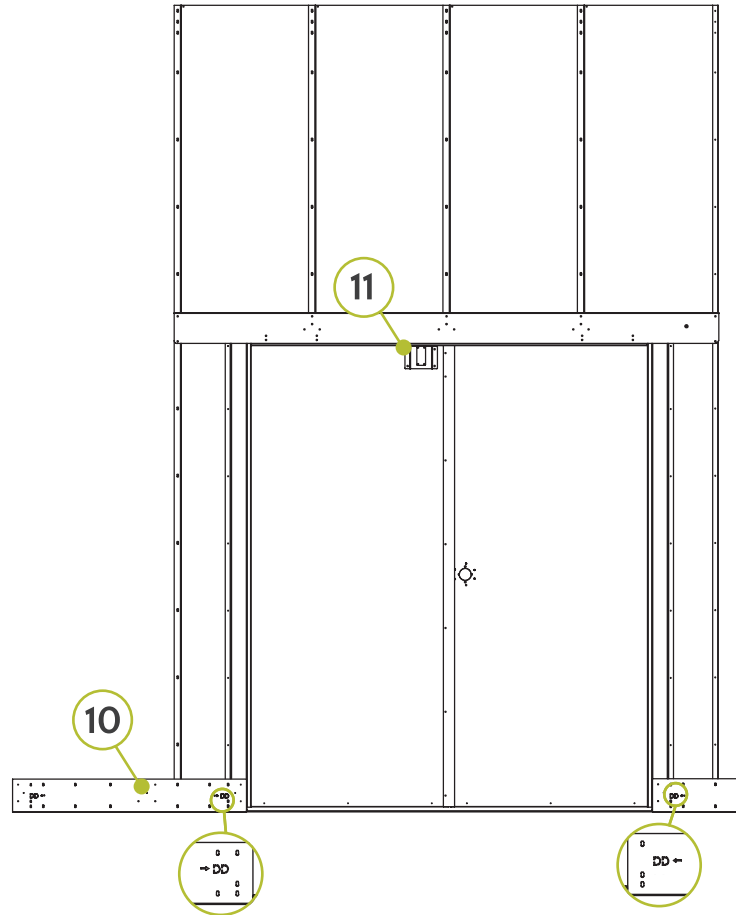

McCain Walls® Double Door Right-Hand Outswing

Multiple Views Product Diagram

Front View

Side View

Back View

COMPONENTS LIST

1. Double Door Left Panel
2. Double Door Right Panel
3. Center Door Panel
4. Single Door Right-Hand
5. Double Door Right-Hand, No Handle
6. Double Door Top Door Frame Panel
7. Double Door Threshold
8. Swing Left Door Frame Panel
9. Swing Right Door Frame Panel
10. Double Door Bottom Rail
11. Door Latch Assembly

*The etched arrow and DD on the bottom rails indicate direction in which the door will be placed.

Contact Us

For a quote, to place an order, or learn more give us a call at (760) 295-9230 or visit www.mccainwalls.com